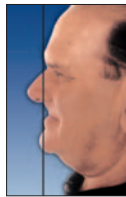

01-1167-0603

Simply Natural Dentures®

Your dentist is among a select few who use the Simply Natural Dentures system for more natural looking full dentures. They resist staining, are stronger, last longer, and fit more comfortably than typical dentures. Here are the easy steps required to make your new Simply Natural Dentures.

Esthetic Guide

Old

New

Lip Support

During the **second appointment** your doctor uses a unique esthetic guide to gather your personal smile characteristics. Your dentist positions it in your mouth, sets your bite, and readjusts the two front teeth if necessary. This helps guide the dental technician in creating your new smile. Special consideration is taken to ensure proper lip support and a pleasing smile line for your facial contour.